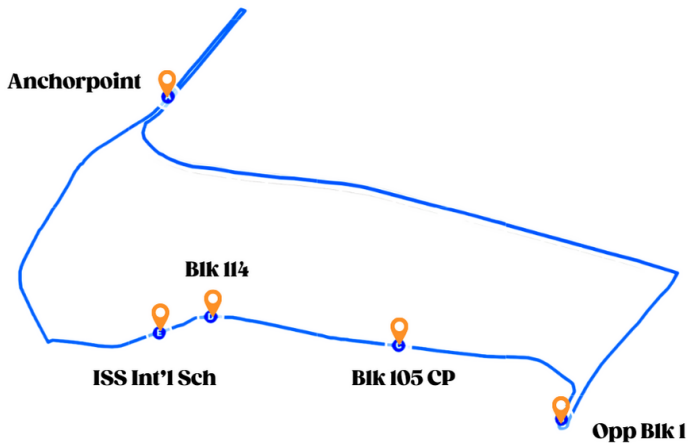

ANCHORPOINT ROUND TRIP SHUTTLE BUS

Weekdays, 11.30 AM - 2.15 PM (excludes PH)

1 Leng Kee Rd route

2 Depot Rd route

For more information, visit:

@anchorpoint_sg

@anchorpoint.sg

anchorpoint.com.sg

ANCHORPOINT ROUND TRIP SHUTTLE BUS

via Depot Rd

Opp Blk 1 (B14241)	Blk 105 CP (B14191)	Blk 114 (B14471)	ISS Intl Sch (B14211)	Anchorpoint (B11521)
11:30	11:35	11:38	11:40	11:45
12:00	12:05	12:08	12:10	12:15
12:30	12:35	12:38	12:40	12:45
13:00	13:05	13:08	13:10	13:15
13:30	13:35	13:38	13:40	13:45
14:00	14:05	14:08	14:10	14:15

* 30 min loop

* Actual timings are subject to traffic conditions (+ - 5 minutes)

Weekdays, 11.30 AM - 2.15 PM (excludes PH)

For more information, visit:

@anchorpoint_sg

@anchorpoint.sg

anchorpoint.com.sg

ANCHORPOINT ROUND TRIP SHUTTLE BUS

* 25 min loop

* Actual timings are subject to traffic conditions (+ - 5 minutes)

Weekdays, 11.30 AM - 2.15 PM (excludes PH)

For more information, visit:

@anchorpoint_sg

@anchorpoint.sg

anchorpoint.com.sg

ANCHORPOINT SHUTTLE STOPS