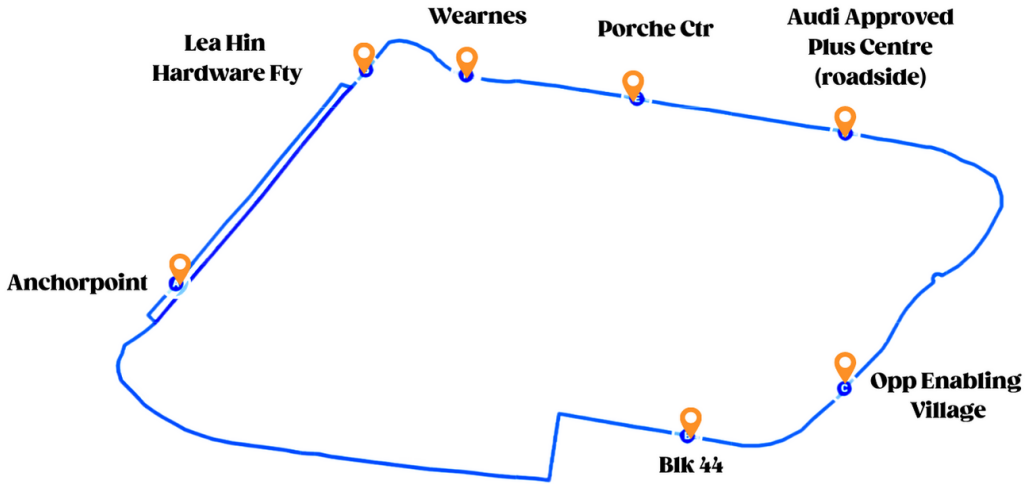

ANCHORPOINT SHUTTLE STOPS

via Leng Kee Rd

Blk 44
(Bus Stop: 10449)