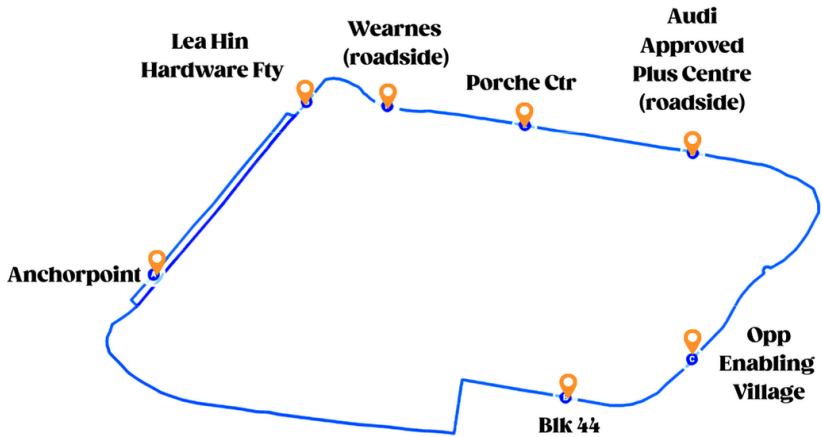

ANCHORPOINT ROUND TRIP SHUTTLE BUS

Weekdays, 11.30 AM - 2.15 PM (excludes PH)

1 Leng Kee Rd route

2 Depot Rd route

For more information, visit:

@anchorpoint_sg

@anchorpoint.sg

anchorpoint.com.sg

ANCHORPOINT ROUND TRIP SHUTTLE BUS

via Depot Rd

Opp Blk 1 (B14241)	Blk 105 CP (B14191)	Blk 114 (B14471)	ISS Intl Sch (B14211)	Anchorpoint (B11521)
11:30	11:35	11:38	11:40	11:45
12:00	12:05	12:08	12:10	12:15
12:30	12:35	12:38	12:40	12:45
13:00	13:05	13:08	13:10	13:15
13:30	13:35	13:38	13:40	13:45
14:00	14:05	14:08	14:10	14:15

* 30 min loop

* Actual timings are subject to traffic conditions (+ - 5 minutes)

Weekdays, 11.30 AM - 2.15 PM (excludes PH)

For more information, visit:

@anchorpoint_sg

@anchorpoint.sg

anchorpoint.com.sg

ANCHORPOINT ROUND TRIP SHUTTLE BUS

* 25 min loop

* Actual timings are subject to traffic conditions (+ - 5 minutes)

Weekdays, 11.30 AM - 2.15 PM (excludes PH)

For more information, visit:

@anchorpoint_sg

@anchorpoint.sg

anchorpoint.com.sg

ANCHORPOINT SHUTTLE STOPS